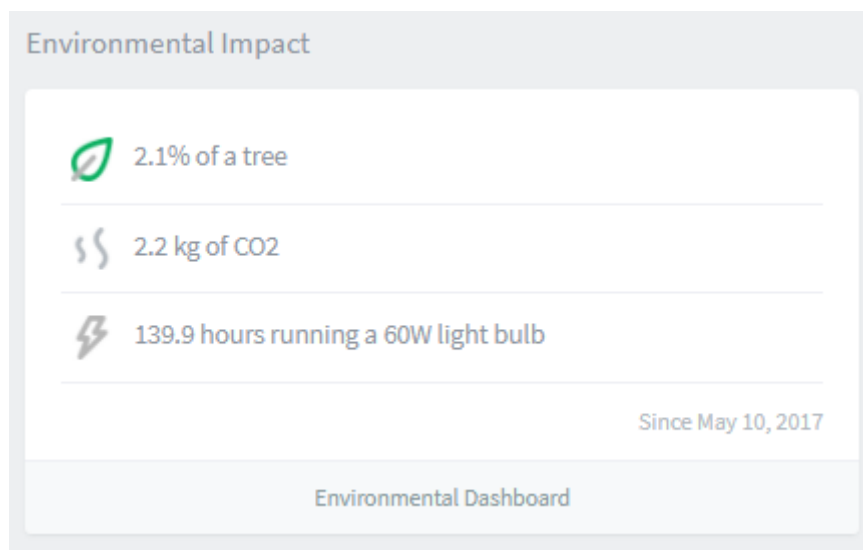

Support Center > Knowledgebase > Printing > Does the system indicate the environmental impact of my printing?

Does the system indicate the environmental impact of my printing?

Adam Smeets - 2017-08-23 - 0 Comments - in Printing

Yes, the print management portal summary page shows an estimated environmental impact by user. The Environmental Dashboard is available on your portal page at <https://print.dom.edu/>. Examples of these dashboards are included below.